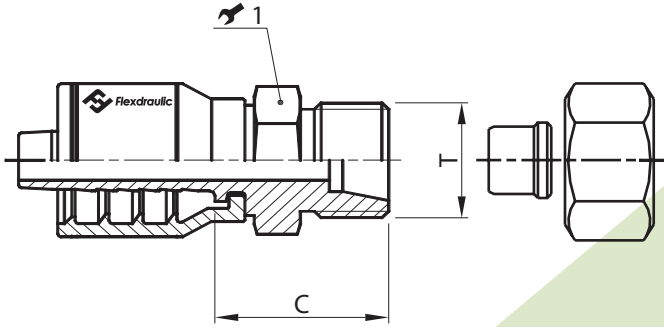

## SAE Flareless Male

! Nut & Sleeve Available Separately  
 • (See nut & sleeve table on this page)

Part #	Hose I.D.		Flareless (T)		Cutoff (C)	Wrench	
	Inch	Size	Size	Thread	Inch	1 (Inch) ↗ 1 (mm)	
A04-754	1/4"	-04	04	7/16" - 20	0.94"	9/16"	14
A04-755	1/4"	-04	05	1/2" - 20	0.98"	1 1/16"	17
A06-755	3/8"	-06	05	1/2" - 20	0.98"	1 1/16"	17
A06-756	3/8"	-06	06	9/16" - 18	1.00"	1 1/16"	17
A06-758	3/8"	-06	08	3/4" - 16	1.09"	3/4"	19
A08-758	1/2"	-08	08	3/4" - 16	1.11"	3/4"	19
A08-760	1/2"	-08	10	7/8" - 14	1.26"	1 5/16"	24
A12-762	3/4"	-12	12	1 1/16" - 12	1.38"	1 1/16"	27
A16-766	1"	-16	16	1 5/16" - 12	1.61"	1 7/16"	36

One Piece Bite The Wire

Nuts & Sleeves For SAE Flareless Male		
For Flareless (T) Size	Nut Part #	Sleeve Part #
04	1483210	1483223
05	1483211	1483224
06	1483212	1483225
08	1483213	1483226
10	1483214	1483202
12	1483215	1483227
16	1483217	1483229